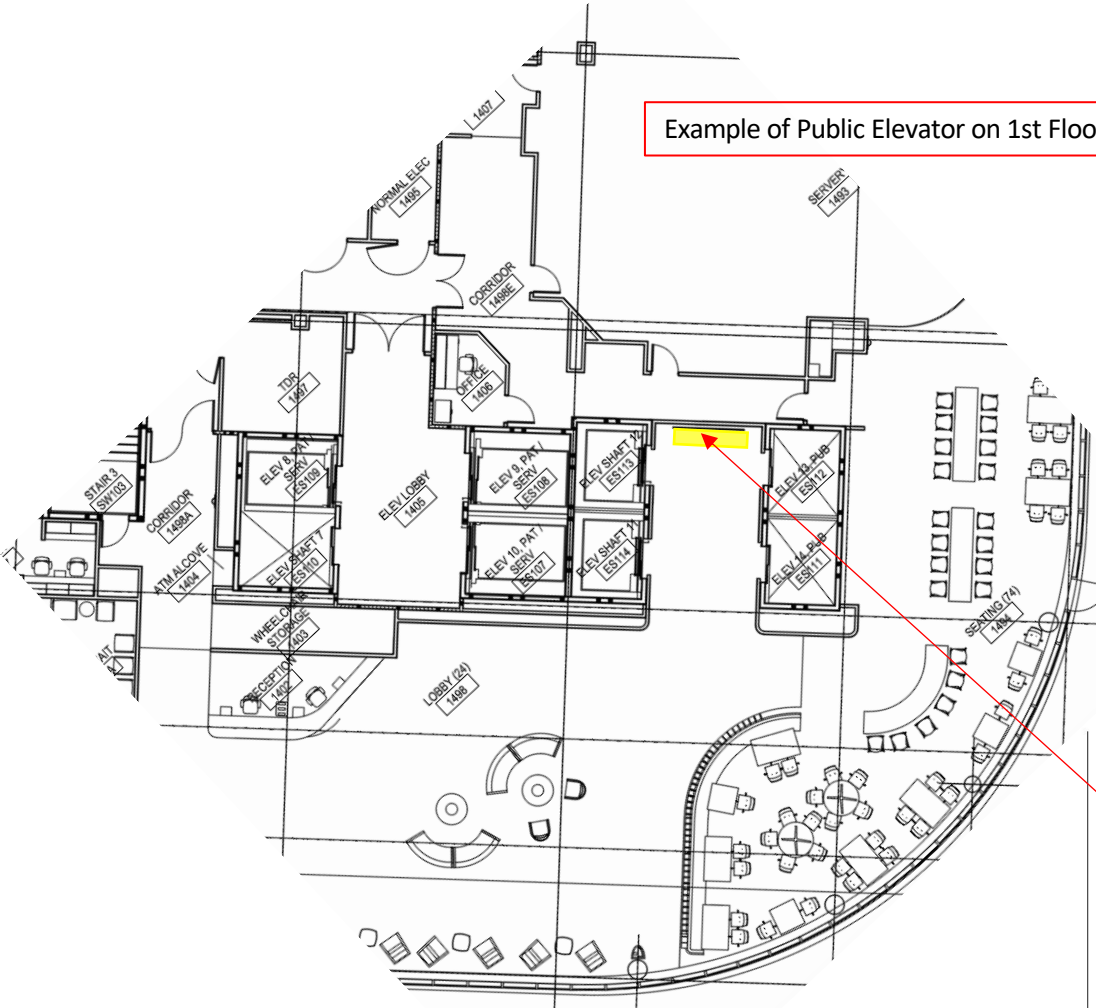

Category A - Original Image for Elevator Lobby Glass: \$2,000/ea.

Example of Public Elevator on 1st Floor

Rendering by Interior Designer