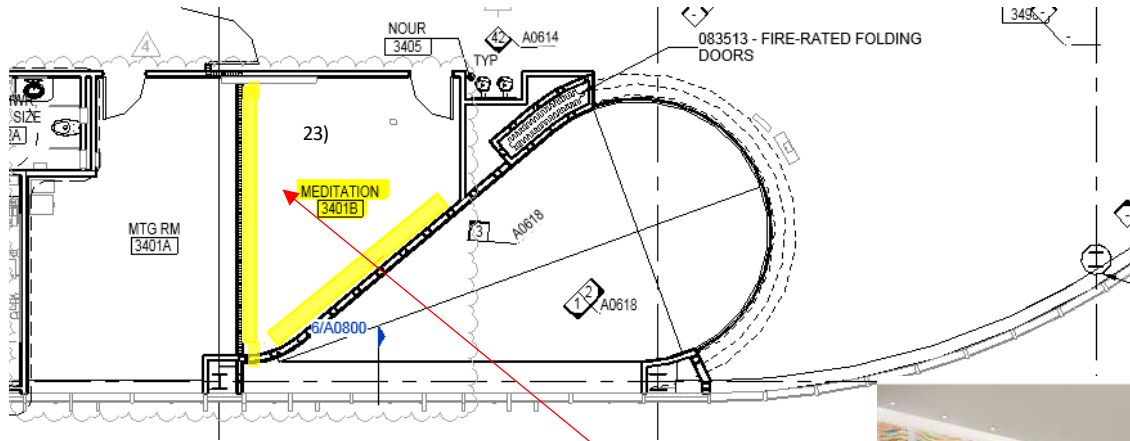

Category C – Meditation Room: \$12,000 for entire room

Rendering by Interior Designer

9' x 19'-5"

9' x 19'-4"

16- SOUTH WALL
2402 MEDITATION- SOUTH AND WEST